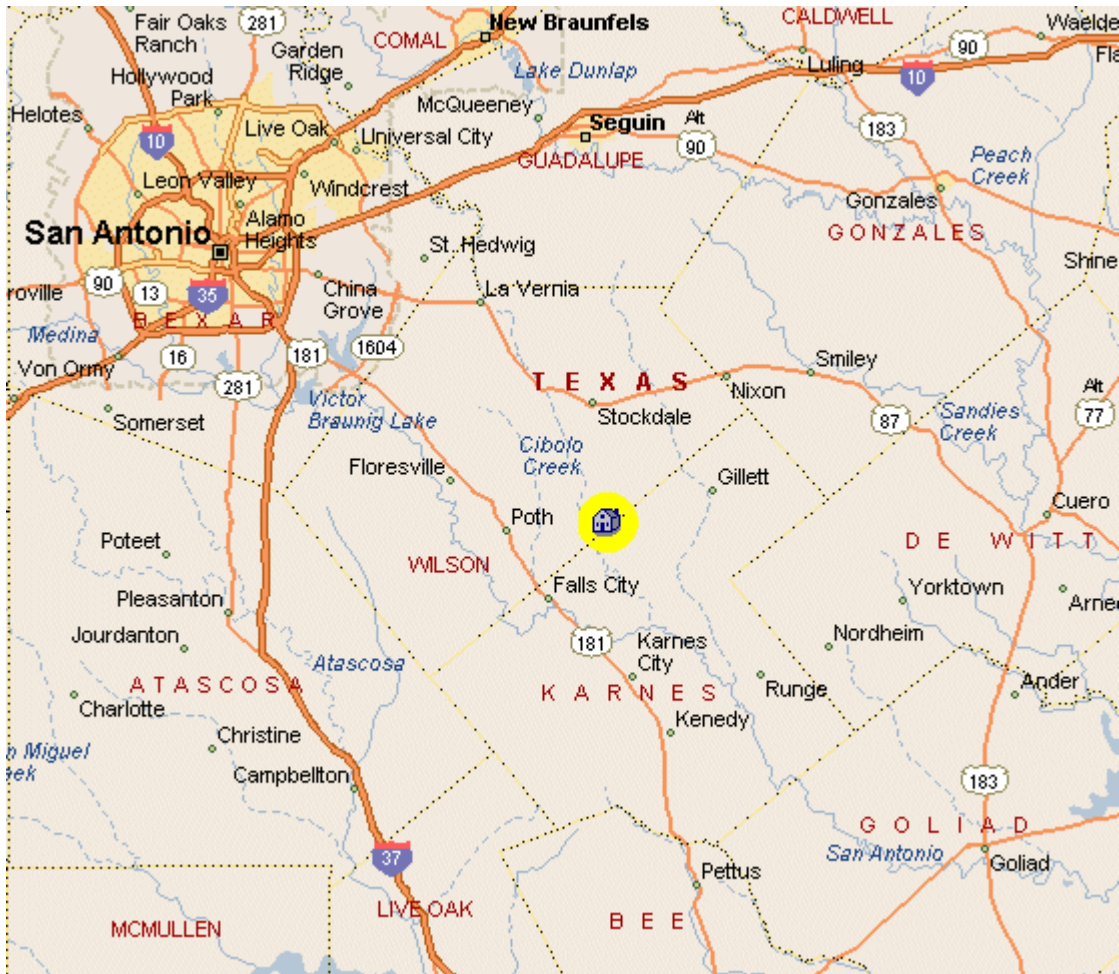

Directions - Lab Puppies

We are located 8 miles south of Stockdale (or 35 miles south of Seguin) on Highway 123. Our house is located off of the first left entrance on Country Road 235.

Please contact the following for more information:
Marvin Scheffler at (830) 745-2113